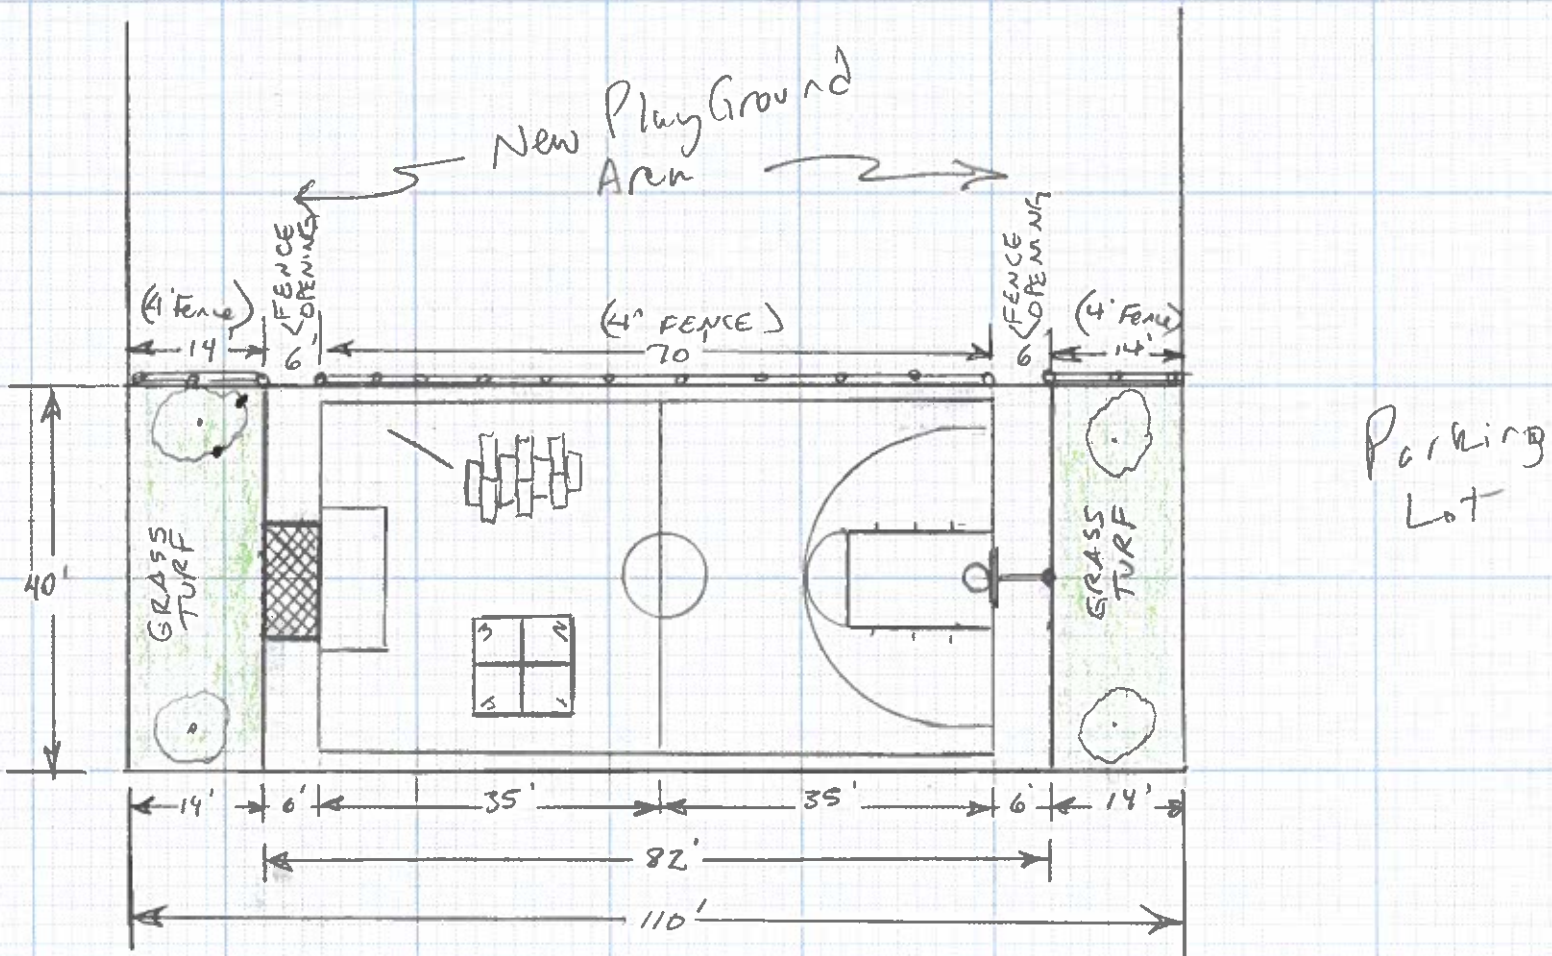

LS
landscape
structures

Gravino Park - Colors

Gravino Park_rev-1 • 7.15.2

© 2024 Landscape St

GRAVINO PARK SPORT COURT DIMENSIONING & STRIPING LAYOUT 7/13/24

Client _____
 Project _____
 Subject _____
 Job Number _____
 Sheets by _____
 Checked by _____
 Date _____
 Sheet _____ of _____

SPORT COURT SURFACE = 82' x 40'

← ROUTE 31 →